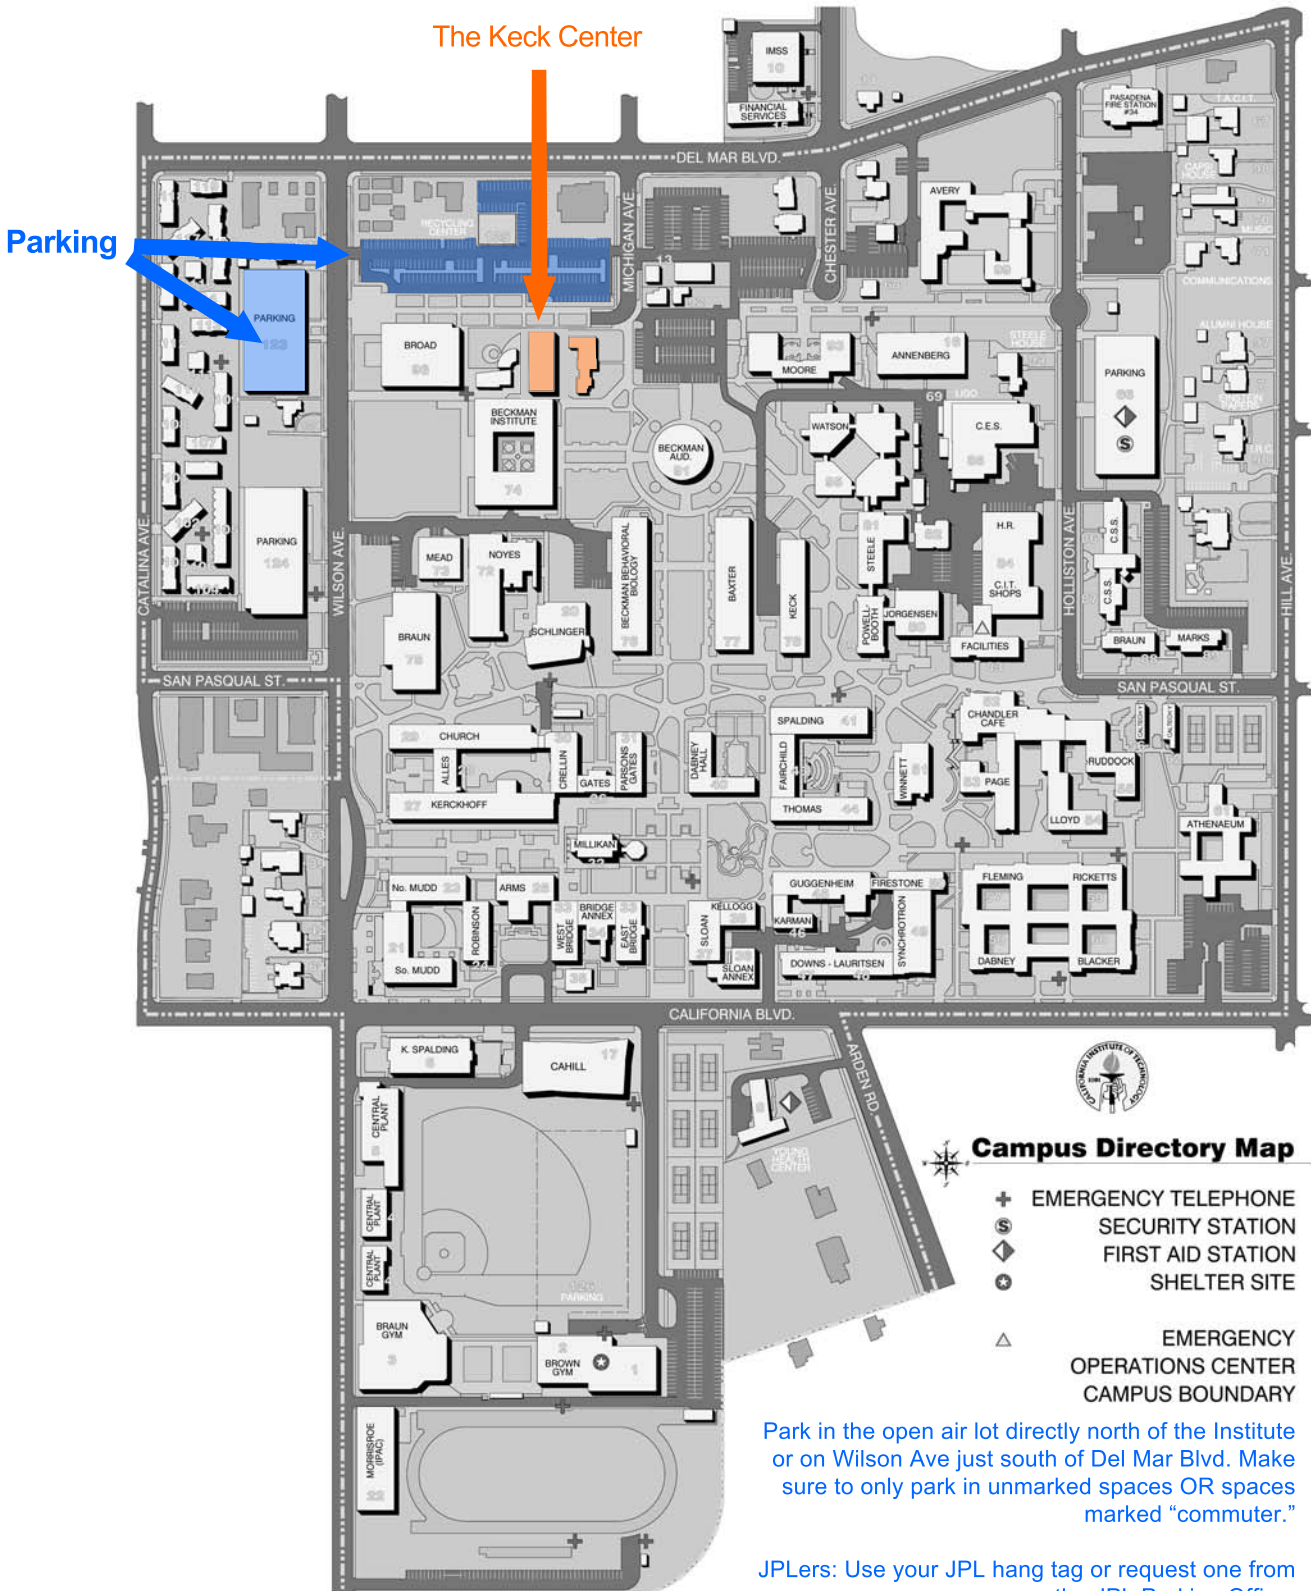

# Keck Institute for Space Studies

345 S. Michigan Ave. Pasadena, CA 91125 | California Institute of Technology | 626.395.6630

Park in the open air lot directly north of the Institute or on Wilson Ave just south of Del Mar Blvd. Make sure to only park in unmarked spaces OR spaces marked "commuter."

JPLers: Use your JPL hang tag or request one from the JPL Parking Office.

Invited Visitors: Use parking code sent via email.

Public: Purchase a parking permit at Parking Kiosk.