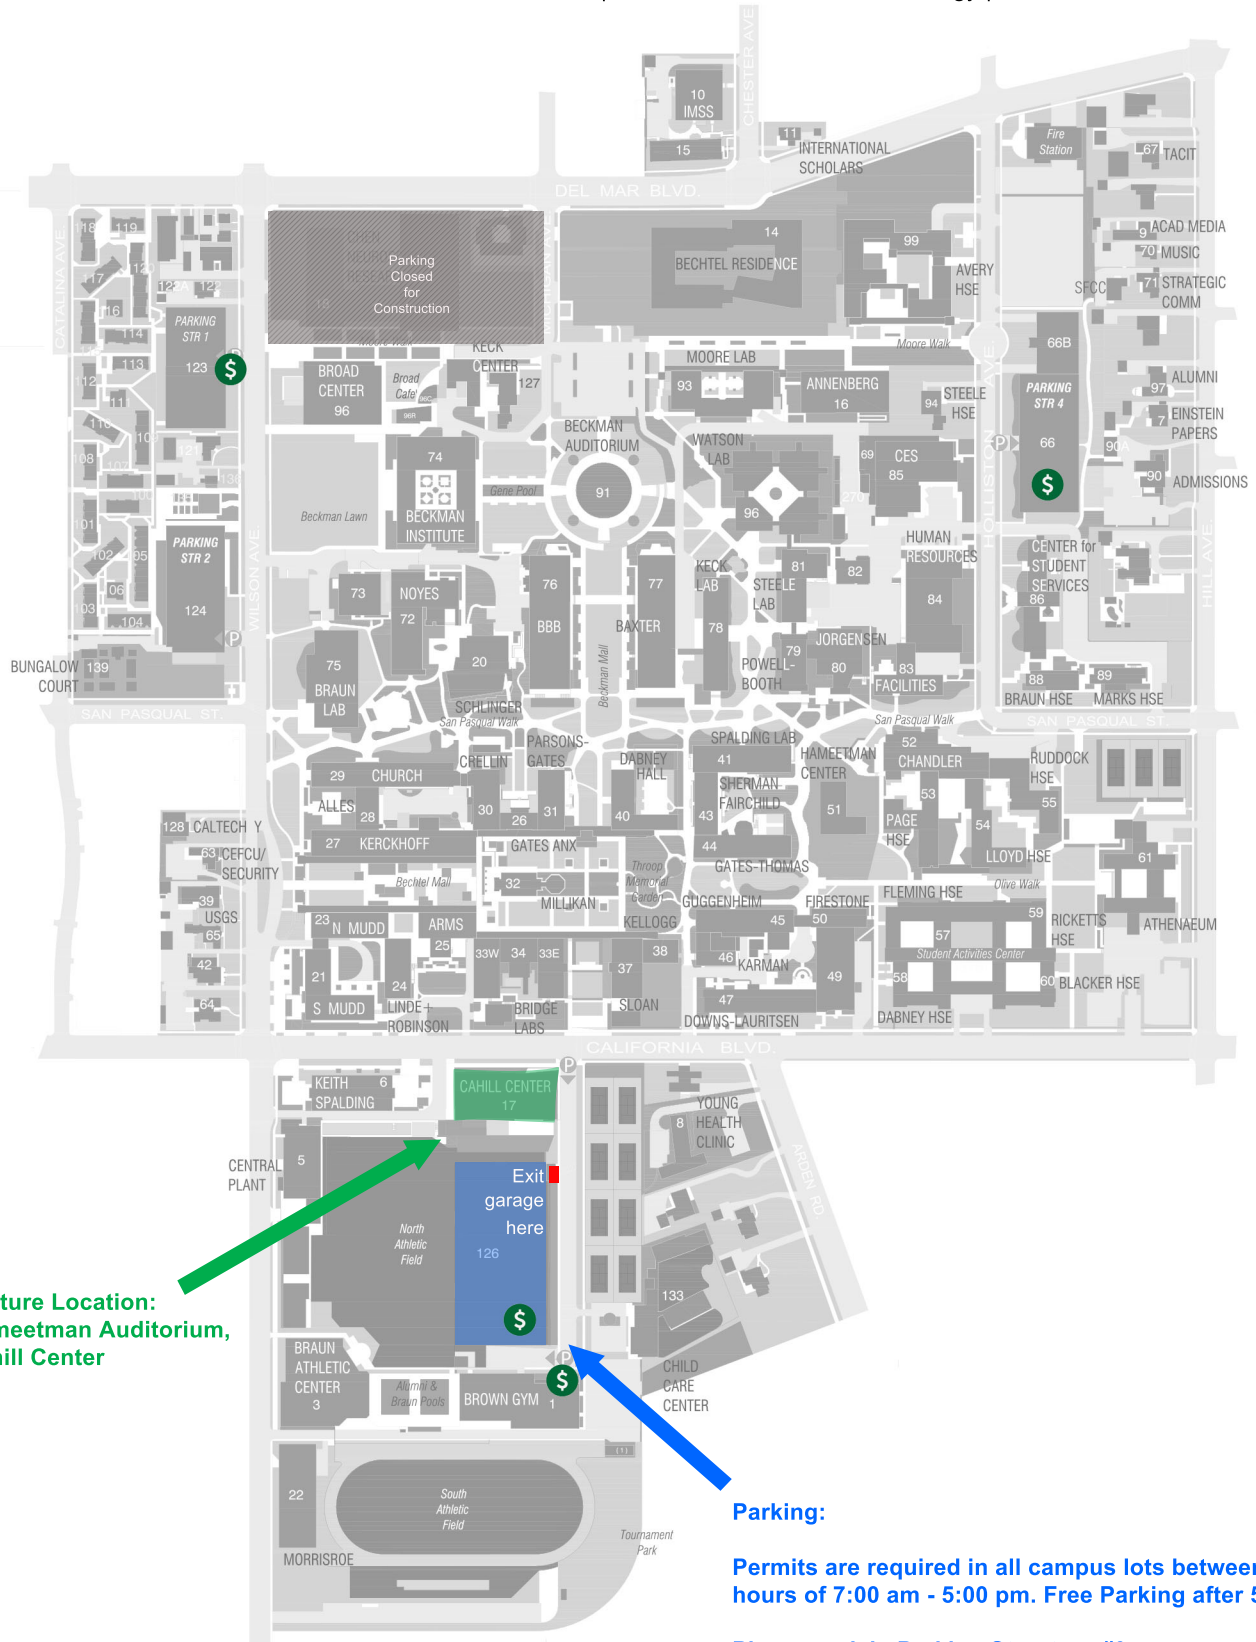

# The SPHEREx All-Sky Infrared Spectral Survey Satellite NASA's new medium-class explorer mission

Monday, May 6, 2019

Hameetman Auditorium - Cahill Center, | California Institute of Technology | 626.395.6630

Lecture Location:  
Hameetman Auditorium,  
Cahill Center

Parking:

Permits are required in all campus lots between the hours of 7:00 am - 5:00 pm. Free Parking after 5:00 pm.

Please park in Parking Structure #3 (under the athletic field) on the B2 (commuter) or B3 (student) levels in any unnamed spaces.

Ⓢ - Pay Station