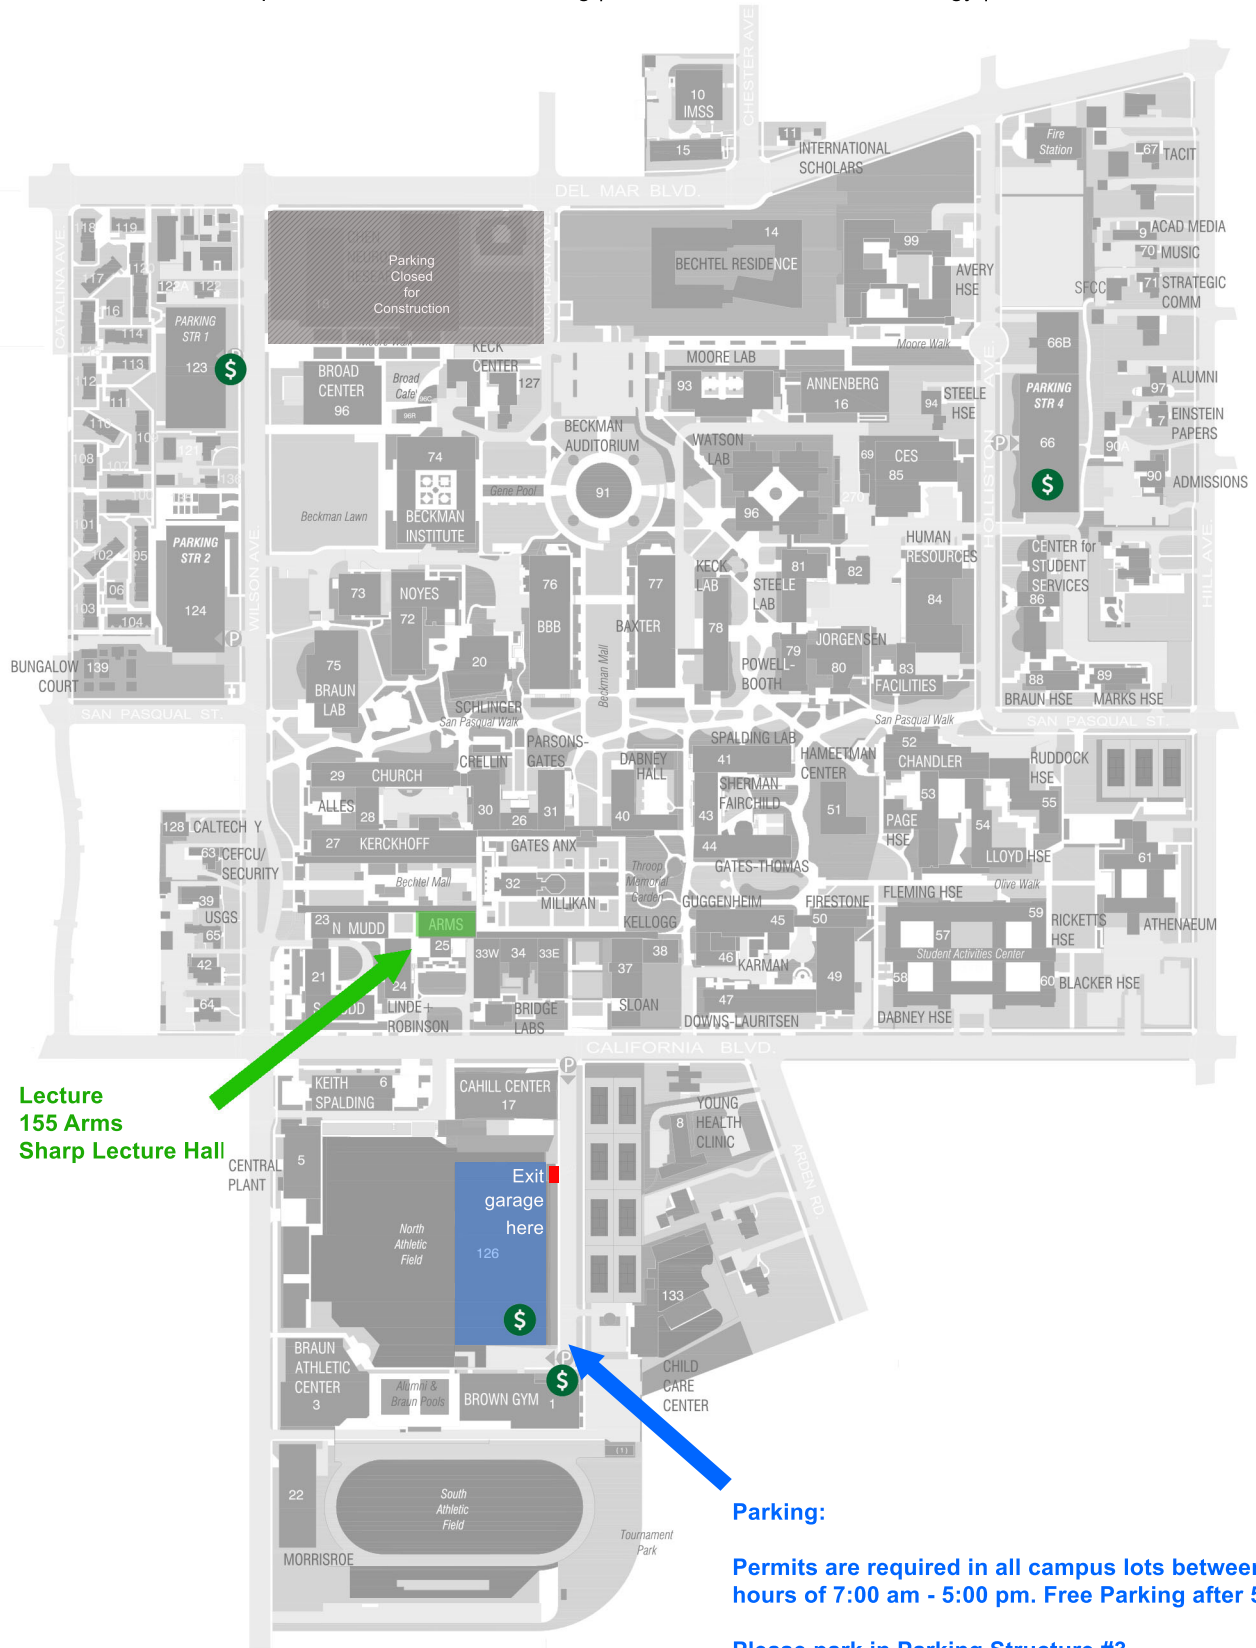

Watching the Earth Breathe from the International Space Station

Wednesday, June 26, 2019

Sharp Lecture Hall – Arms Building | California Institute of Technology | 626.395.6630

Lecture
155 Arms
Sharp Lecture Hall

Parking:

Permits are required in all campus lots between the hours of 7:00 am - 5:00 pm. Free Parking after 5:00 pm.

Please park in Parking Structure #3 (under the athletic field) on the B2 (commuter) or B3 (student) levels in any unnamed spaces.

Ⓢ - Pay Station