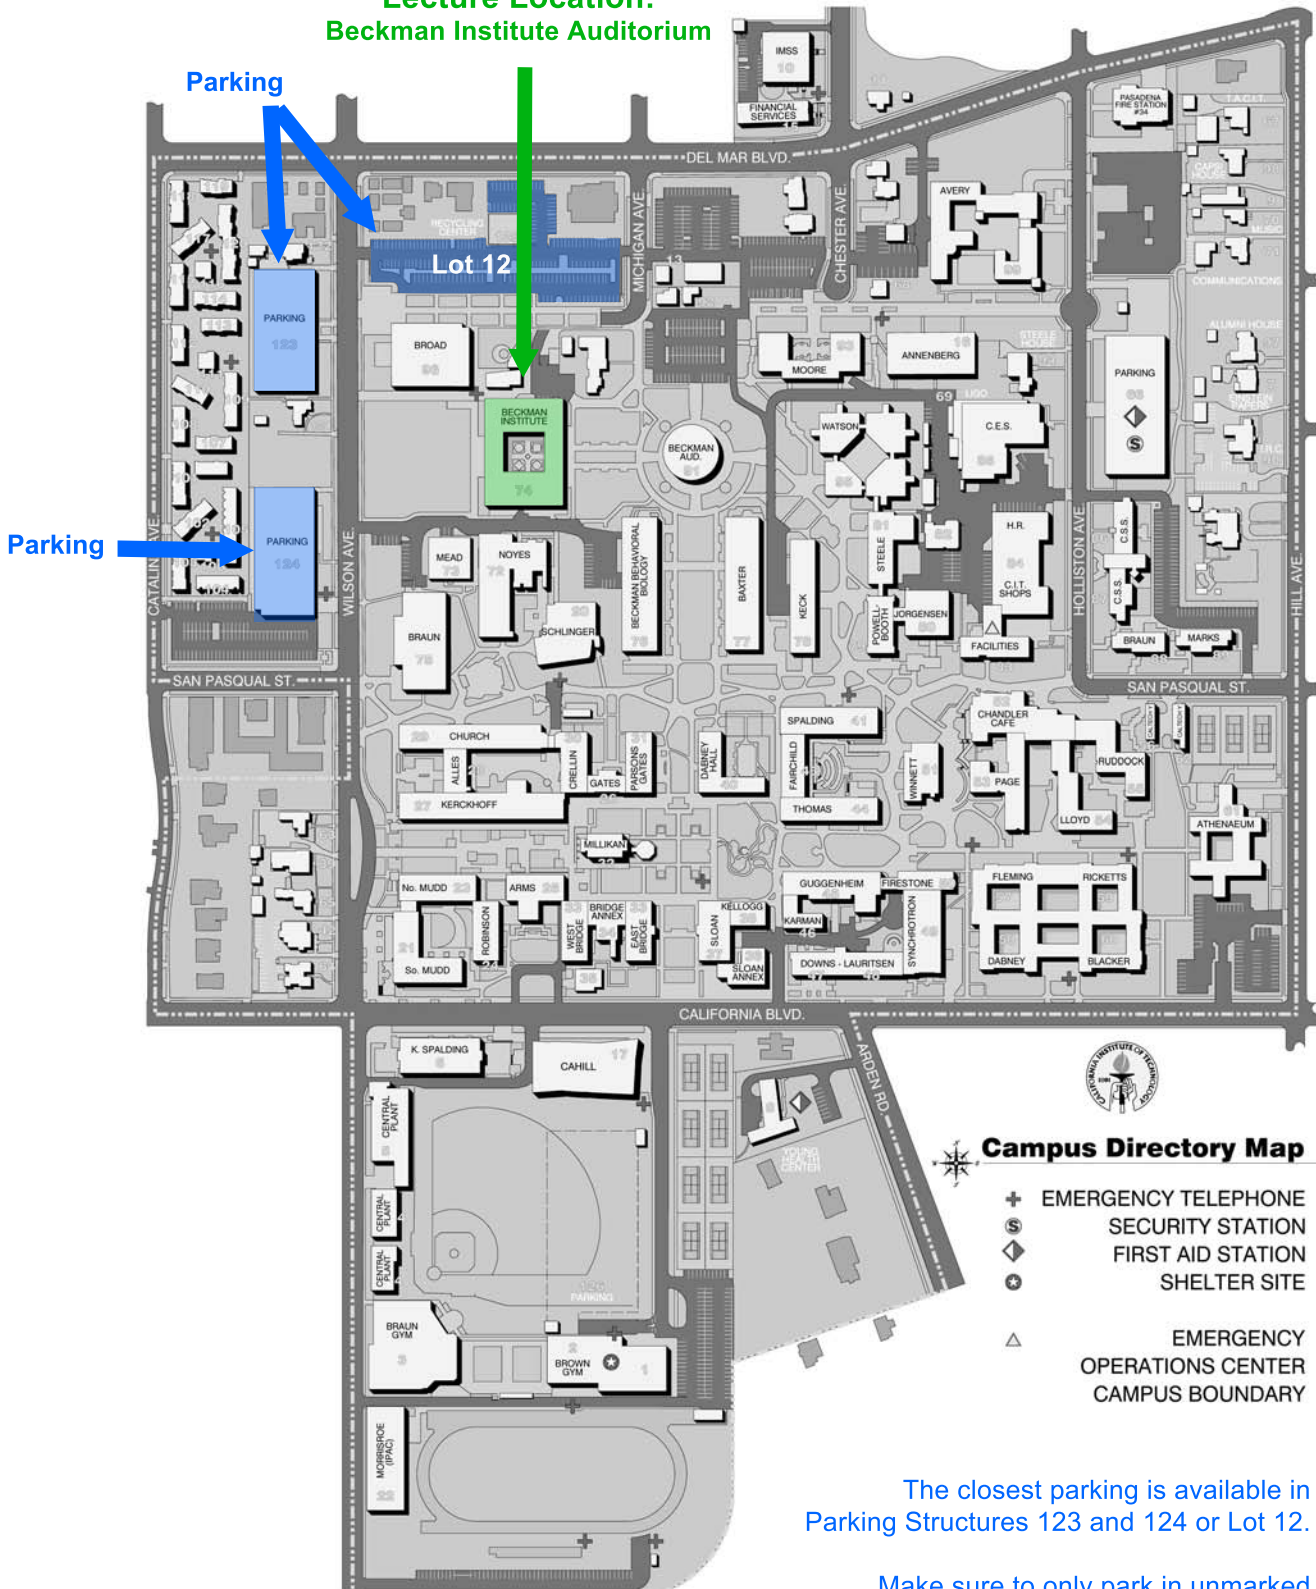

# Lecture: Operational Thoughts on Data Driven Decision Making

Wednesday, October 5, 2016

5:00 P.M. Lecture | 4:30 P.M. Refreshments | Beckman Institute Auditorium, Caltech

**Lecture Location:  
Beckman Institute Auditorium**

The closest parking is available in Parking Structures 123 and 124 or Lot 12.

Make sure to only park in unmarked spaces OR spaces marked "commuter."