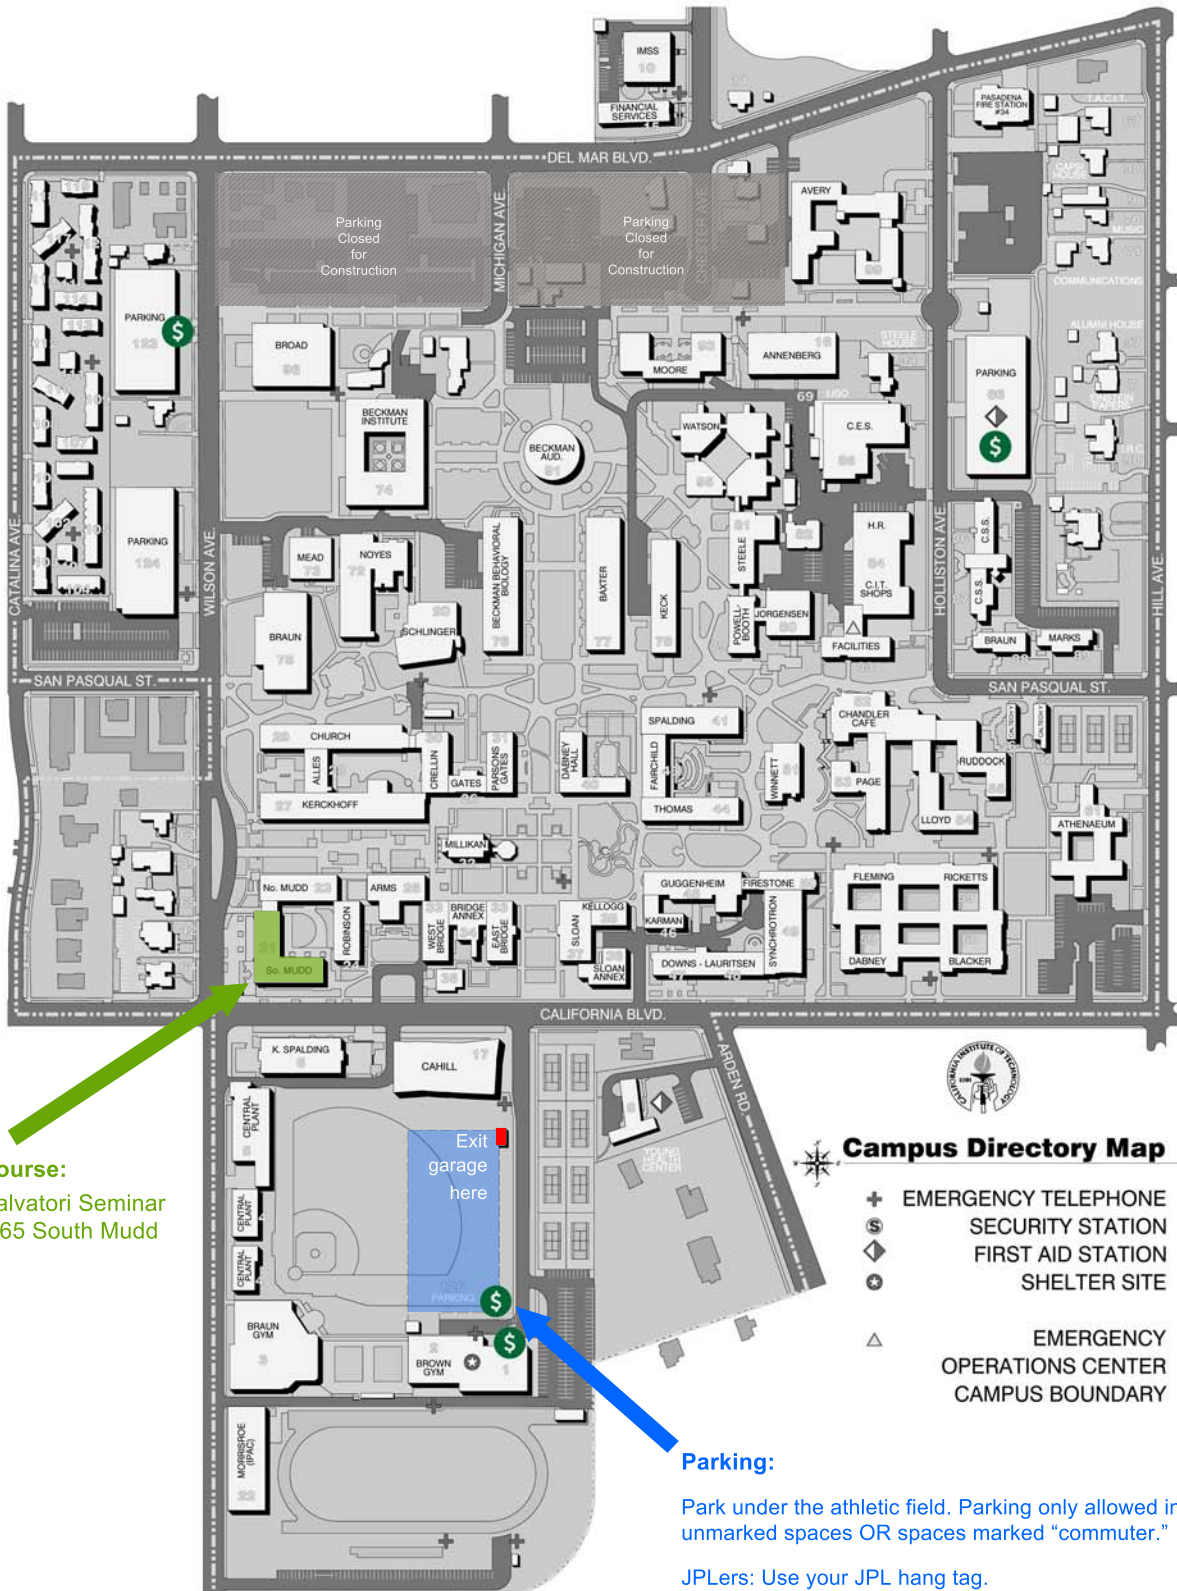

Short Course: Mars Subsurface Exploration Life and Resources in the Martian Subsurface

Monday, February 12, 2018

Salvatori Seminar Room - South Mudd Building (third floor) | California Institute of Technology

Short Course:
Henry Salvatori Seminar
Room, 365 South Mudd
Building

Campus Directory Map

- + EMERGENCY TELEPHONE
- \$ SECURITY STATION
- ◇ FIRST AID STATION
- ⊕ SHELTER SITE
- △ EMERGENCY OPERATIONS CENTER
- CAMPUS BOUNDARY

Parking:

Park under the athletic field. Parking only allowed in unmarked spaces OR spaces marked "commuter."
 JPLers: Use your JPL hang tag.
 Invited Visitors: Use parking code sent via email to purchase a parking permit at the Pay Station.
 Public: Buy a parking permit at the Pay Station.

- Pay Station