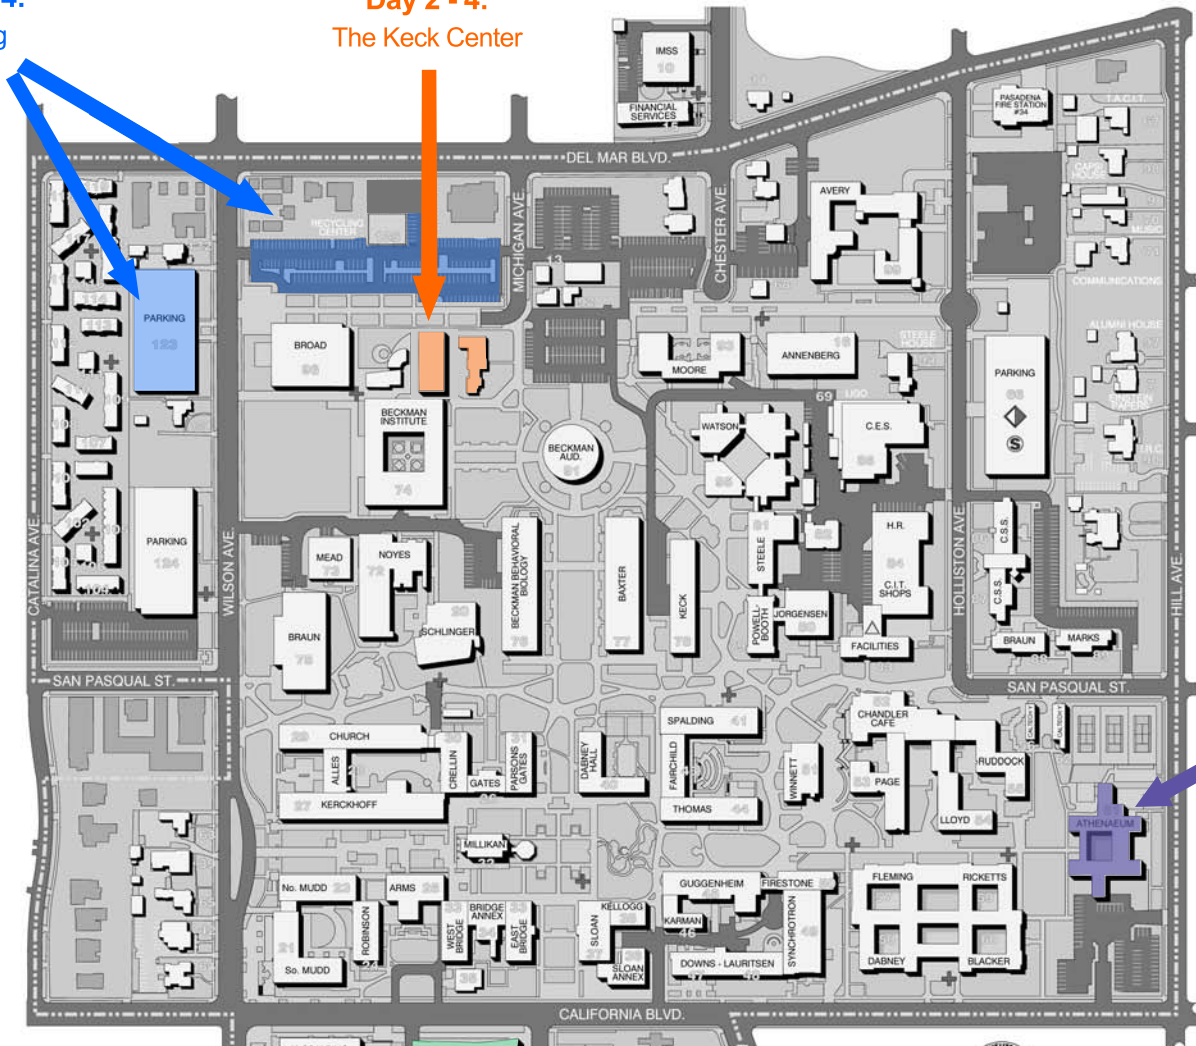

The Architecture of LISA Science Analysis

January 16-19, 2018

345 S. Michigan Ave. Pasadena, CA 91125 | California Institute of Technology | 626.395.6630

Day 2 - 4:
Parking

Day 2 - 4:
The Keck Center

Lunch and dinner held here

Day 1:
Short Course:
Hameetman Auditorium,
Cahill Building

Campus Directory Map

- + EMERGENCY TELEPHONE
- \$ SECURITY STATION
- ◇ FIRST AID STATION
- ⊕ SHELTER SITE
- △ EMERGENCY OPERATIONS CENTER
- CAMPUS BOUNDARY

Day 1 Parking:
Park in this lot under the softball field.
Make sure to only park in unmarked spaces OR spaces marked "commuter."

JPLers: Use your JPL hang tag.

KISS Visitors: Use parking code sent via email.