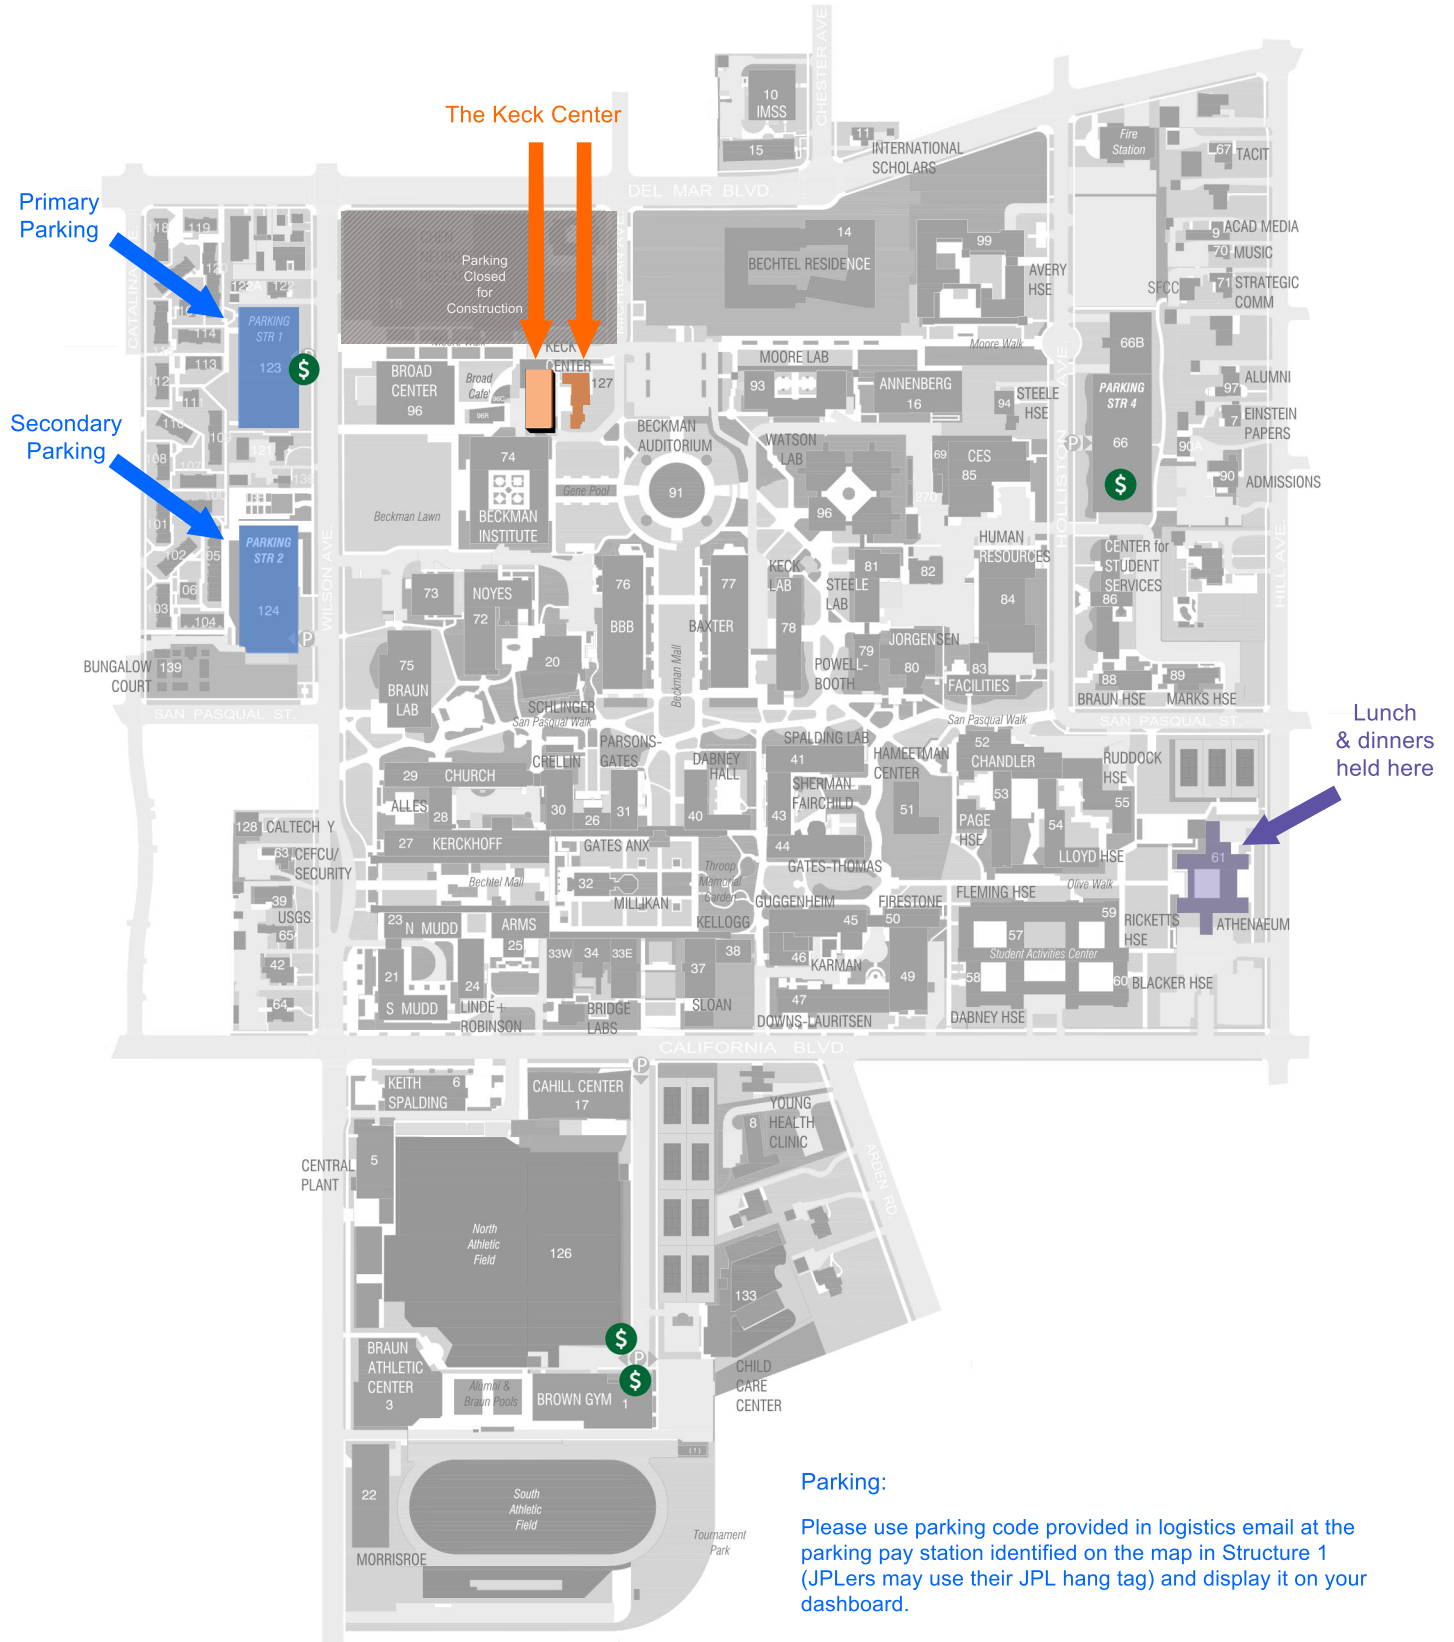

Unlocking a New Era in Biodiversity: Linking Integrated Space Based and In-Situ Observations - Part II

345 S. Michigan Ave. Pasadena, CA 91125 | California Institute of Technology | 626.395.6630

💰 - Pay Station

Parking:

Please use parking code provided in logistics email at the parking pay station identified on the map in Structure 1 (JPLers may use their JPL hang tag) and display it on your dashboard.

Note: There is no pay station in Structure 2.