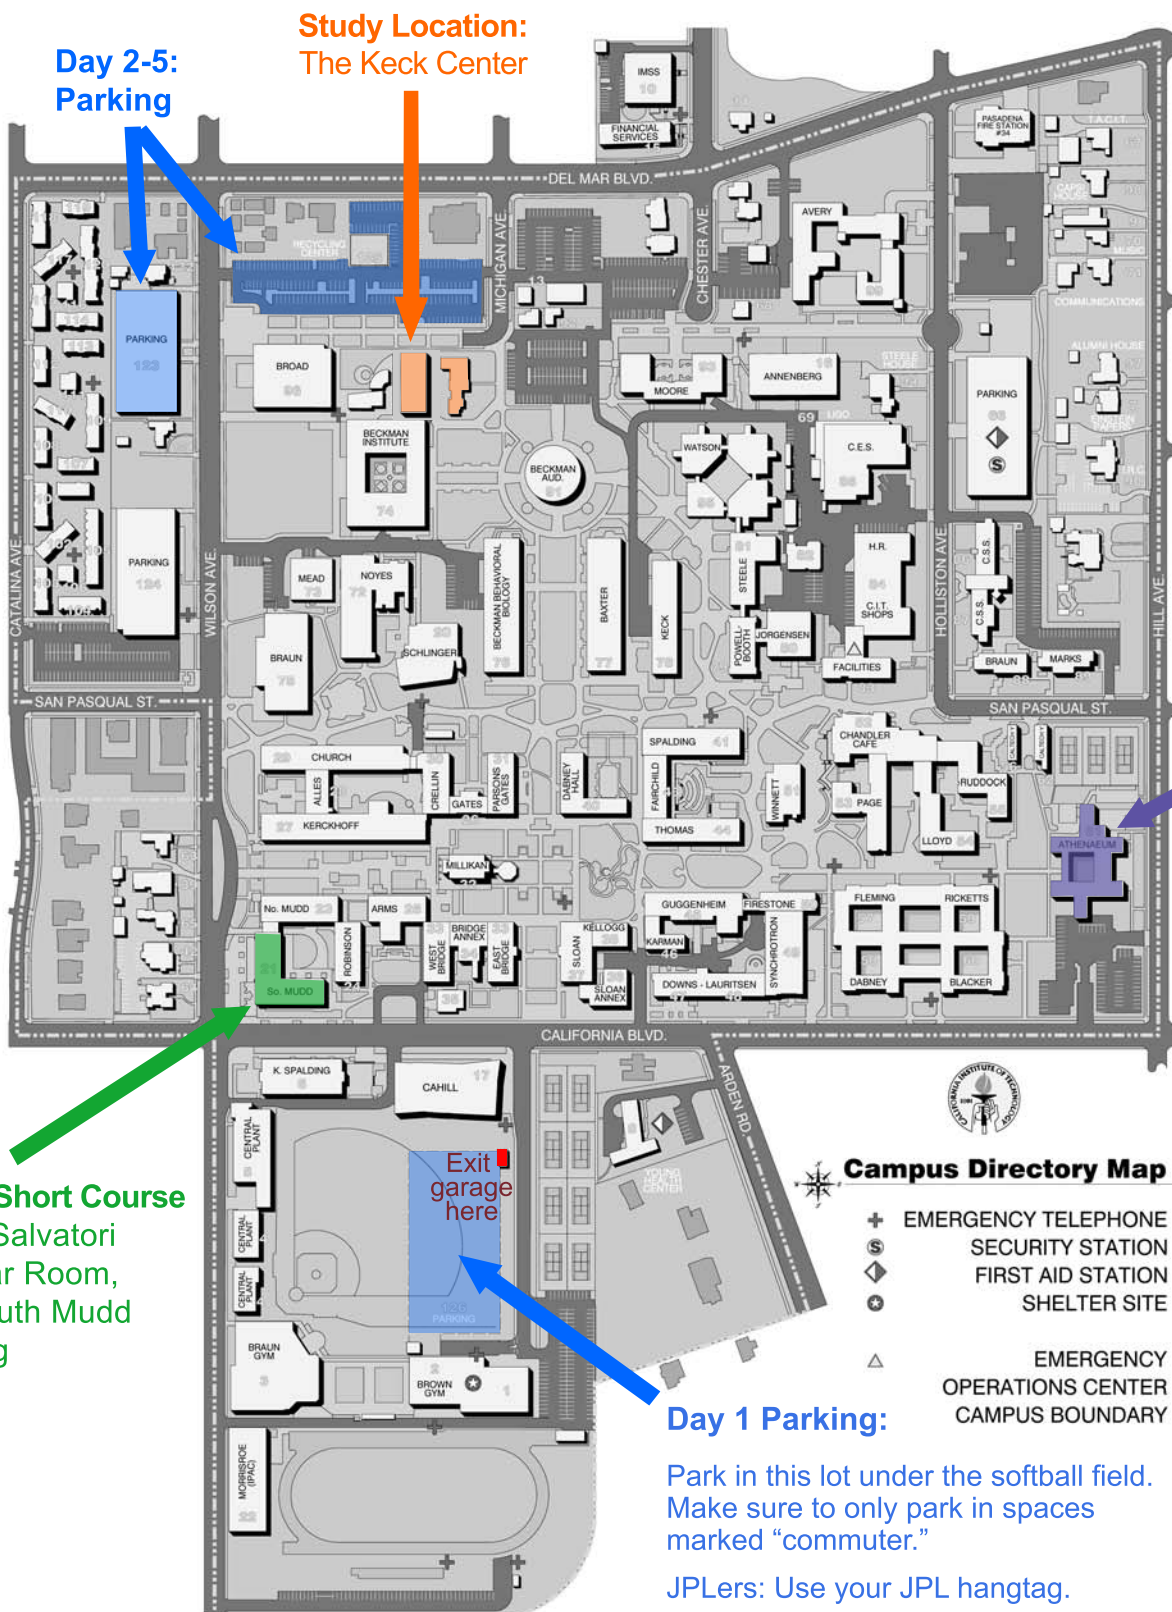

Exploring New Multi-Instrument Approaches to Observing Terrestrial Ecosystems and the Carbon Cycle from Space

October 5-9, 2015 | California Institute of Technology

Campus Directory Map

- + EMERGENCY TELEPHONE
- \$ SECURITY STATION
- ◇ FIRST AID STATION
- ⊕ SHELTER SITE
- △ EMERGENCY OPERATIONS CENTER
- CAMPUS BOUNDARY

Park in this lot under the softball field. Make sure to only park in spaces marked "commuter."

JPLers: Use your JPL hangtag.

Visitors: Buy a parking permit or request a free one ahead of time from Janet Seid.