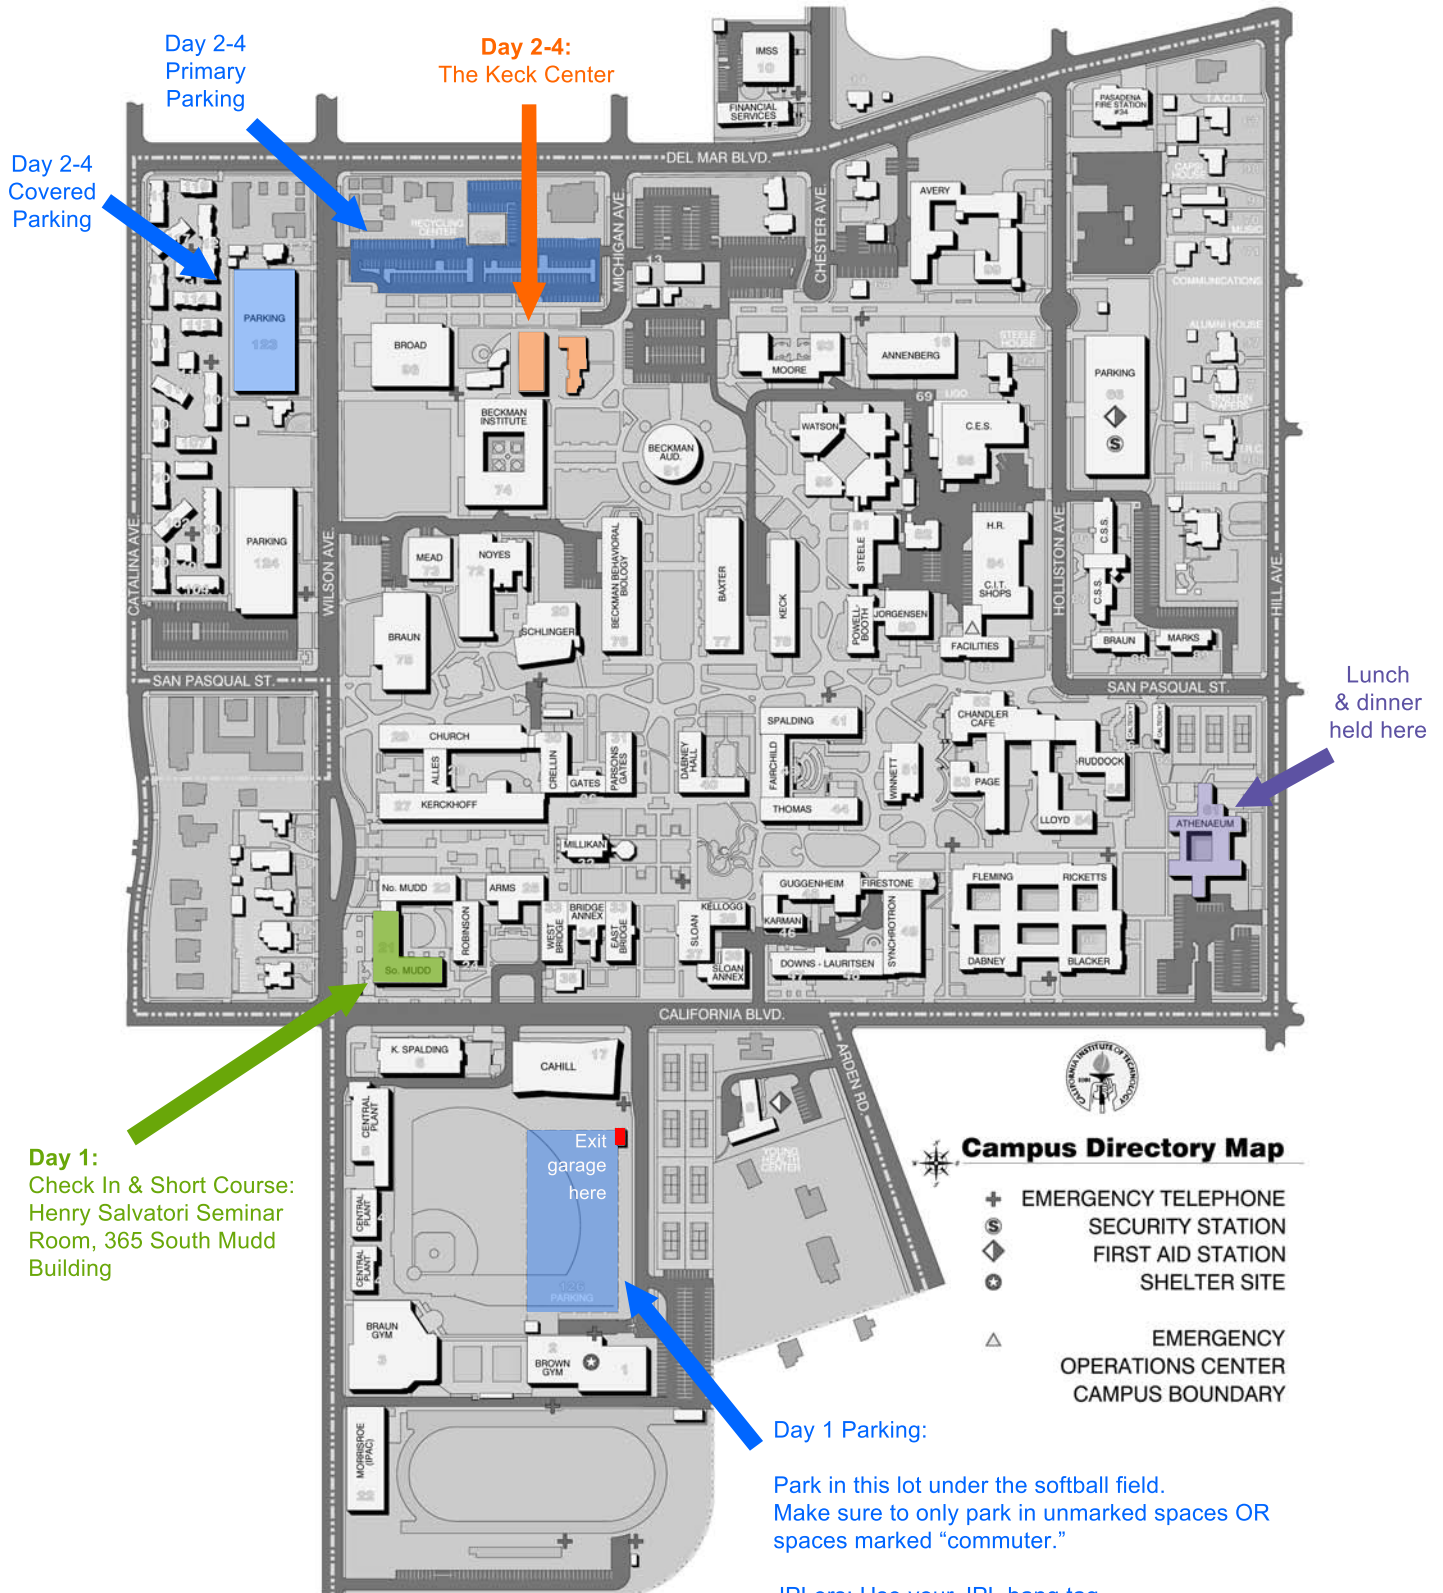

# Unlocking the Climate Record Stored within Mars' Polar Layered Deposits

August 8-11, 2017

345 S. Michigan Ave. Pasadena, CA 91125 | California Institute of Technology | 626.395.6630

Day 1 Parking:

Park in this lot under the softball field. Make sure to only park in unmarked spaces OR spaces marked "commuter."

JPLers: Use your JPL hang tag.

KISS Visitors: Use parking code sent via email.