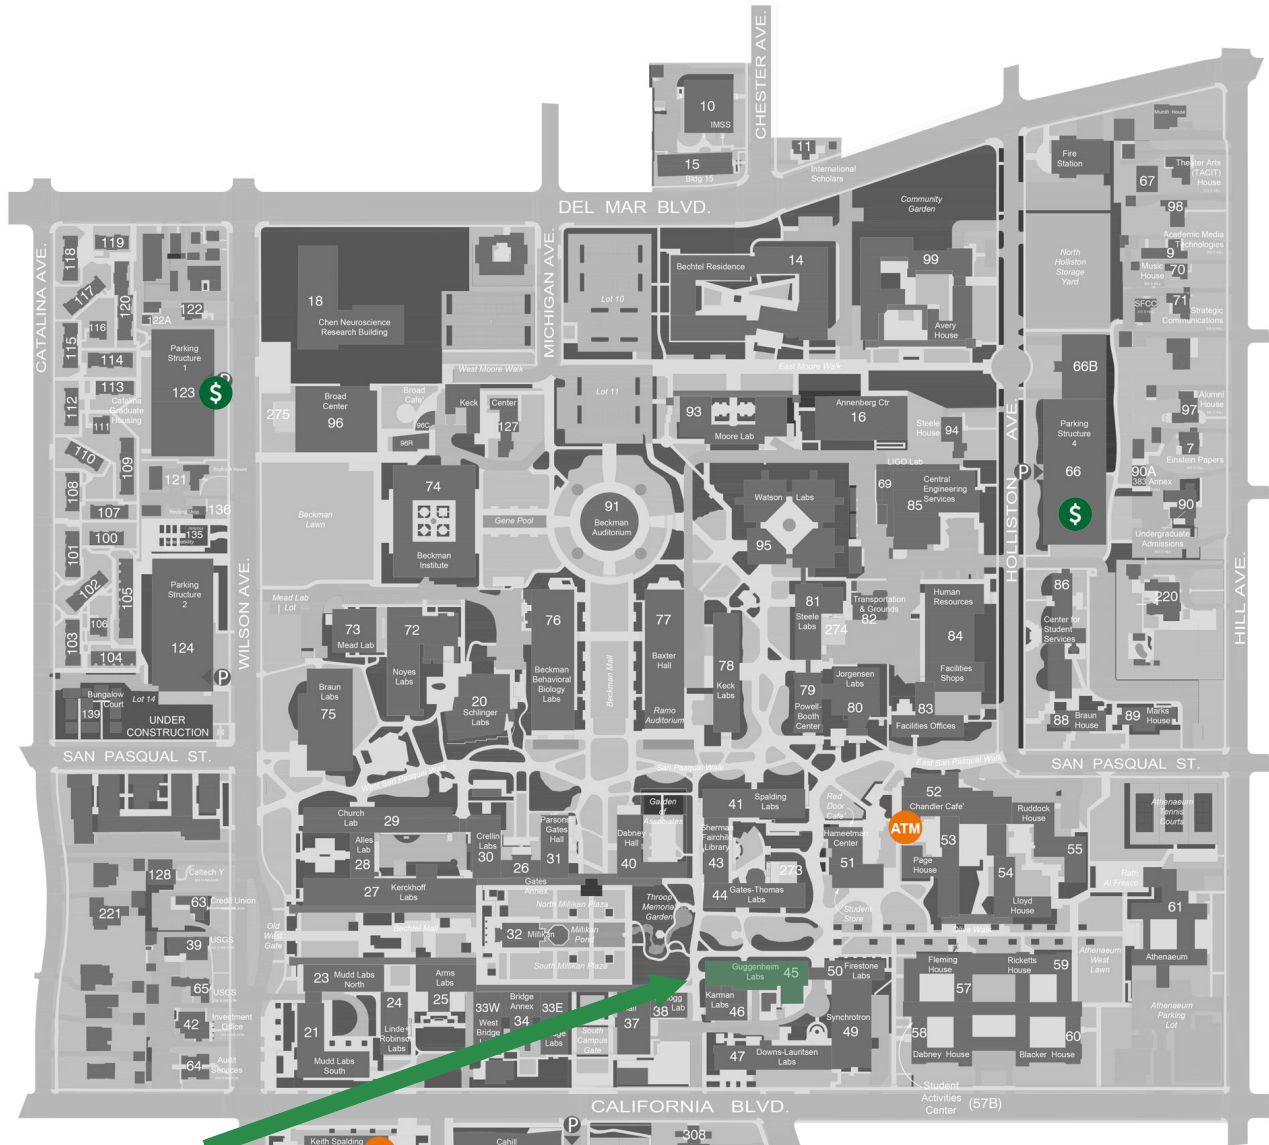

July 11, 2022

Lees-Kubota Lecture Hall – 101 Guggenheim Lab | California Institute of Technology

Open Lecture Location:
Lees-Kubota
Lecture Hall,
Guggenheim Building

Parking
(Underground
Parking Structure 3)

EV charging stations
on levels B2

Campus Directory Map

- + EMERGENCY TELEPHONE
- \$ SECURITY STATION
- ◇ FIRST AID STATION
- ★ SHELTER SITE
- △ EMERGENCY OPERATIONS CENTER
- ▭ CAMPUS BOUNDARY

Parking:

Please park in Parking Structure #3 (under the softball field) on the B2 (commuter) or B3 (student) levels in any unnamed spaces.

Permits are required in all campus lots between the hours of 7:00 am - 5:00 pm. Free Parking after 5:00 pm.